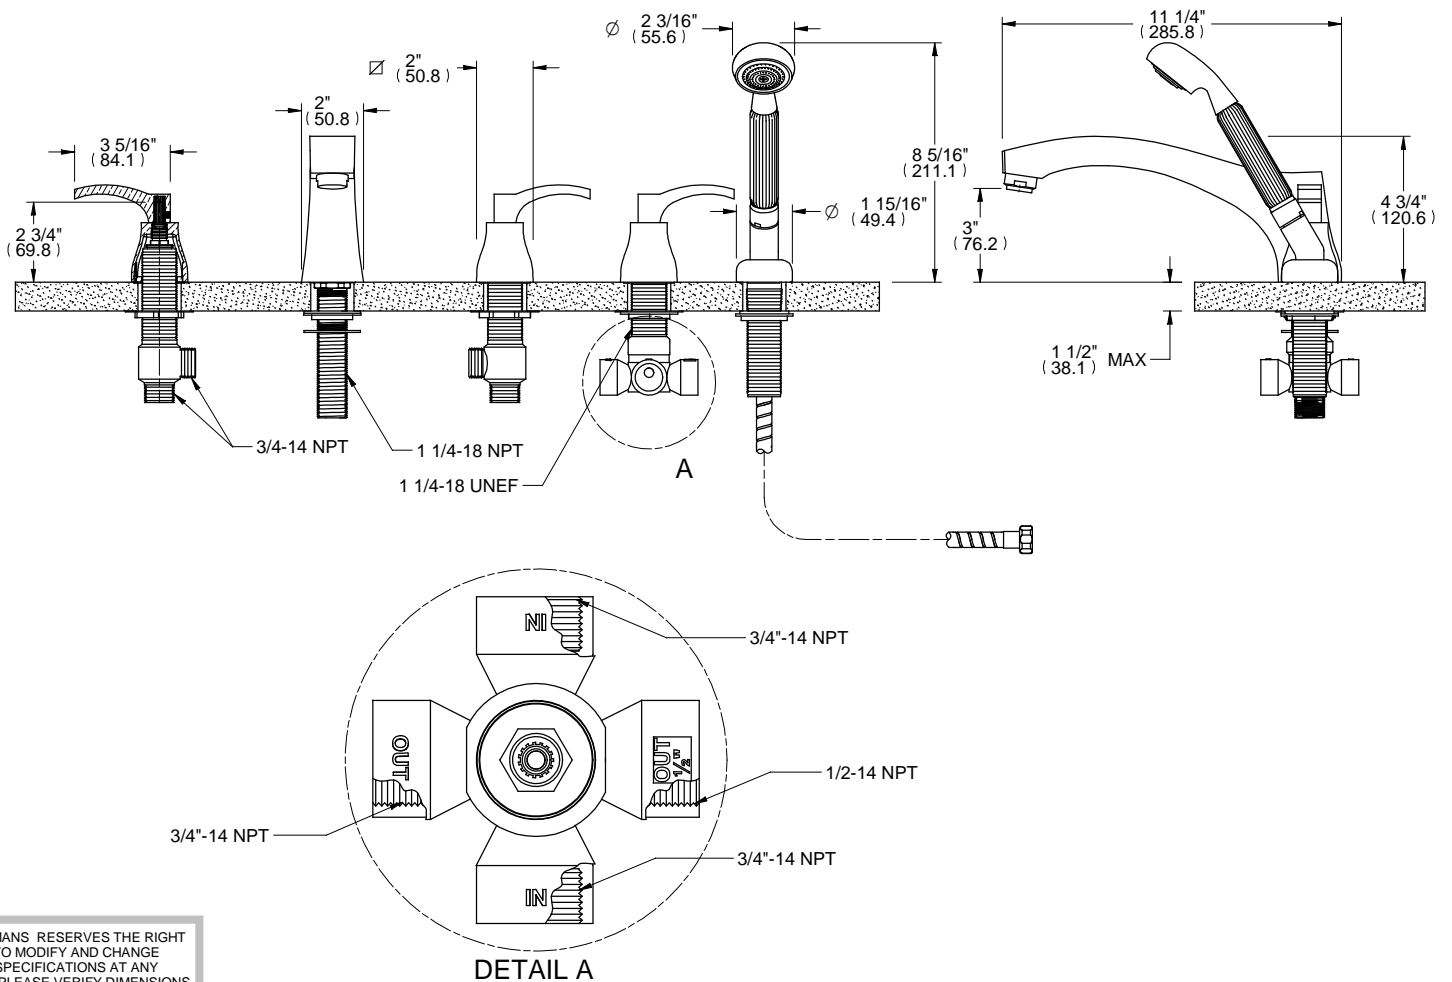

ALTMANS RESERVES THE RIGHT TO MODIFY AND CHANGE SPECIFICATIONS AT ANY TIME. PLEASE VERIFY DIMENSIONS PRIOR TO INSTALLATION.

Features

Available in All Finishes
Brass Construction
1/4 Turn Ceramic Disc Cartridge

Through-Hole Specifications

Spout: $\varnothing$ 1 1/2" Max.
Valve: $\varnothing$ 1 1/2" Max.

DIMENSIONS SHOWN TO NEAREST 1/16"