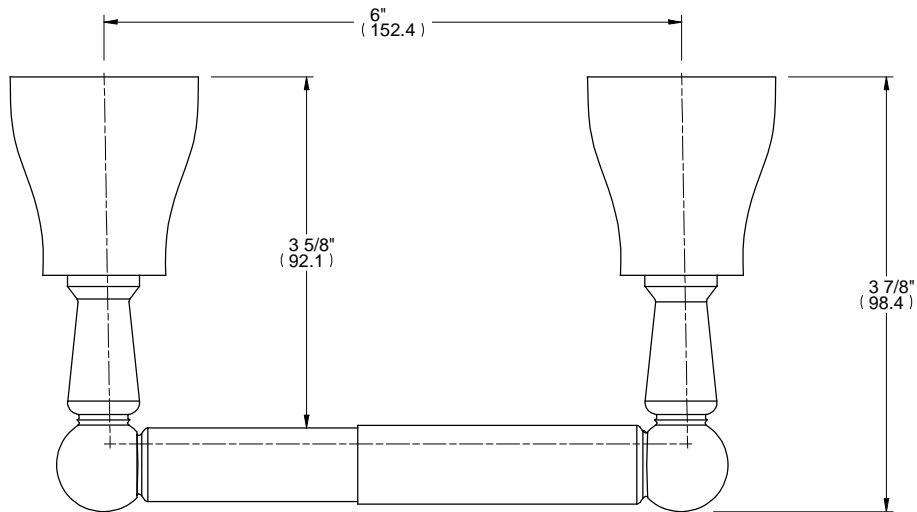

L1

ALTMANS RESERVES THE RIGHT TO MODIFY AND CHANGE SPECIFICATIONS AT ANY TIME. PLEASE VERIFY DIMENSIONS PRIOR TO INSTALLATION.

**Features**

Available in All Finishes  
 Brass Construction  
 Wall Mounted Accessory

**Through-Hole Specifications**

DIMENSIONS SHOWN TO NEAREST 1/16"