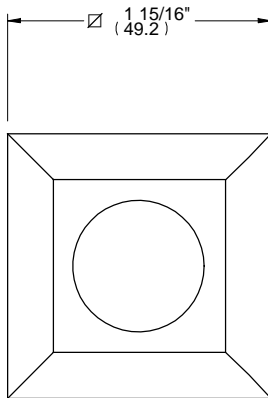

L1

ALTMANS RESERVES THE RIGHT TO MODIFY AND CHANGE SPECIFICATIONS AT ANY TIME. PLEASE VERIFY DIMENSIONS PRIOR TO INSTALLATION.

**Features**  
 Available in All Finishes  
 Brass Construction  
 Wall Mounted Accessory

**Through-Hole Specifications**

DIMENSIONS SHOWN TO NEAREST 1/16"