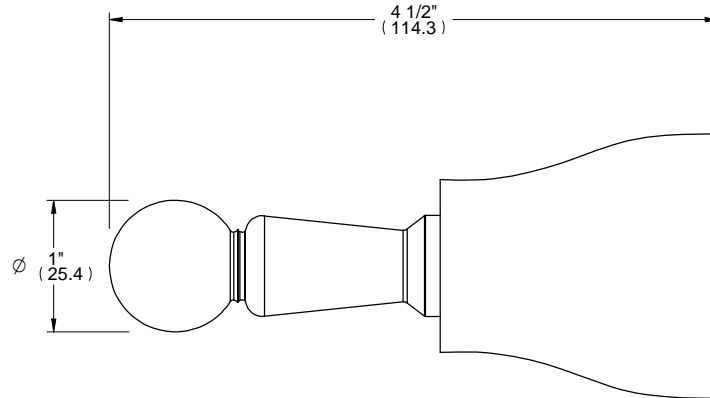

L1

ALTMANS RESERVES THE RIGHT TO MODIFY AND CHANGE SPECIFICATIONS AT ANY TIME. PLEASE VERIFY DIMENSIONS PRIOR TO INSTALLATION.

**Features**  
 Available in All Finishes  
 Brass Construction  
 Wall Mounted Accessory

**Through-Hole Specifications**

DIMENSIONS SHOWN TO NEAREST 1/16"