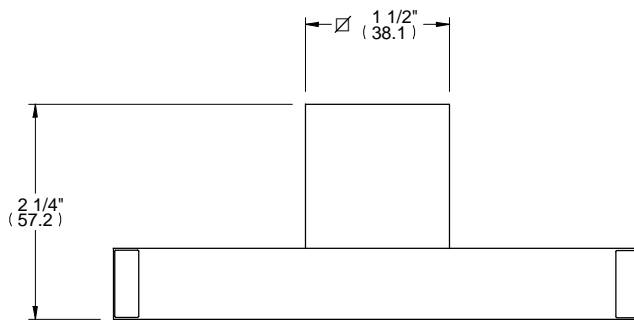

L1

ALTMANS RESERVES THE RIGHT
 TO MODIFY AND CHANGE
 SPECIFICATIONS AT ANY
 TIME. PLEASE VERIFY DIMENSIONS
 PRIOR TO INSTALLATION.

Features

Available in All Finishes
 Brass Construction
 Wall Mounted Accessories

Through-Hole Specifications

DIMENSIONS SHOWN TO NEAREST 1/16"