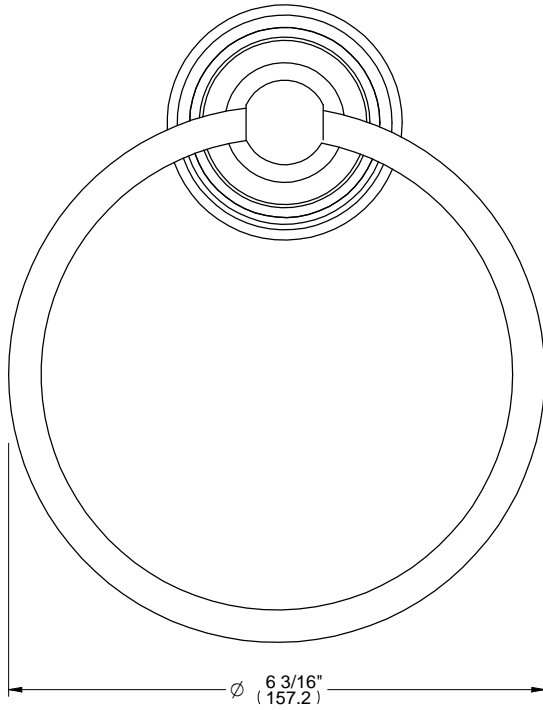

L1

ALTMANS RESERVES THE RIGHT TO MODIFY AND CHANGE SPECIFICATIONS AT ANY TIME. PLEASE VERIFY DIMENSIONS PRIOR TO INSTALLATION.

**Features**

- Available in All Finishes
- Brass Construction
- Wall Mounted Accessory

**Through-Hole Specifications**

DIMENSIONS SHOWN TO NEAREST 1/16"