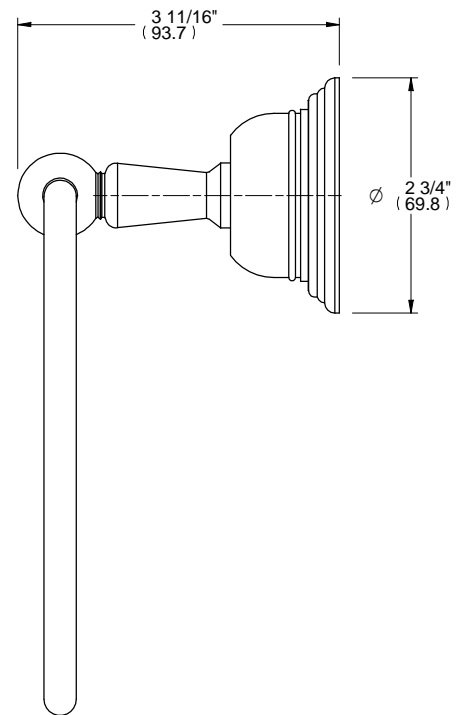

L1

ALTMANS RESERVES THE RIGHT TO MODIFY AND CHANGE SPECIFICATIONS AT ANY TIME. PLEASE VERIFY DIMENSIONS PRIOR TO INSTALLATION.

**Features**

- Available in All Finishes
- Brass Construction
- Wall Mounted Accessory

**Through-Hole Specifications**

DIMENSIONS SHOWN TO NEAREST 1/16"