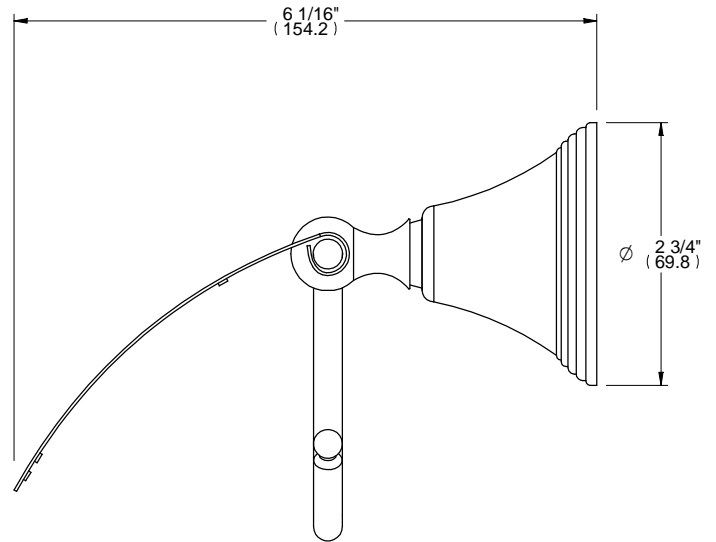

L1

ALTMANS RESERVES THE RIGHT TO MODIFY AND CHANGE SPECIFICATIONS AT ANY TIME. PLEASE VERIFY DIMENSIONS PRIOR TO INSTALLATION.

Features

- Available in All Finishes
- Brass Construction
- Wall Mounted Accessory

Through-Hole Specifications

DIMENSIONS SHOWN TO NEAREST 1/16"