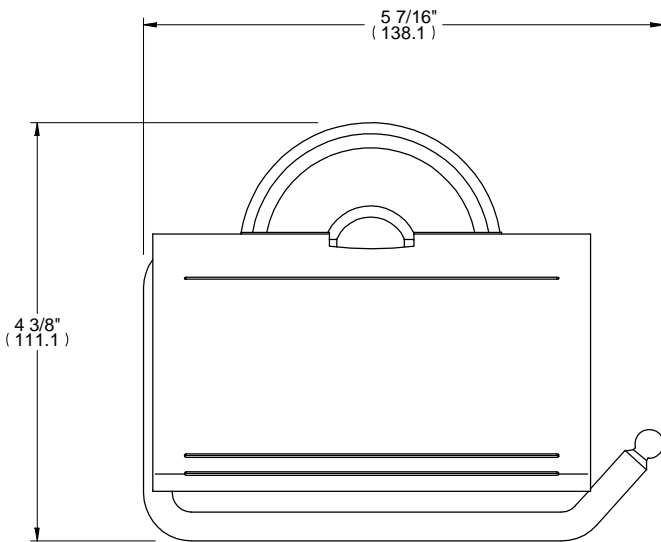

L1

ALTMANS RESERVES THE RIGHT TO MODIFY AND CHANGE SPECIFICATIONS AT ANY TIME. PLEASE VERIFY DIMENSIONS PRIOR TO INSTALLATION.

Features

- Available in All Finishes
- Brass Construction
- Wall Mounted Accessory

Through-Hole Specifications

DIMENSIONS SHOWN TO NEAREST 1/16"