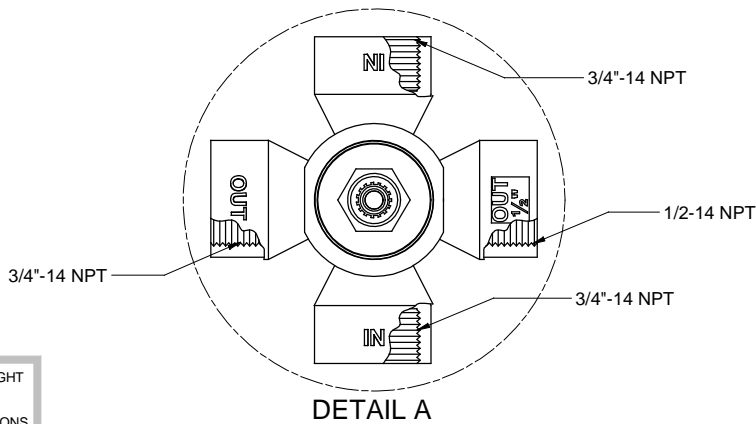

L1

ALTMANS RESERVES THE RIGHT TO MODIFY AND CHANGE SPECIFICATIONS AT ANY TIME. PLEASE VERIFY DIMENSIONS PRIOR TO INSTALLATION.

Features
Available in All Finishes
Brass Construction
1/4 Turn Ceramic Disc Cartridge

Through-Hole Specifications
Spout: \varnothing 1 1/2" Max.
Valve: \varnothing 1 1/2" Max.

DIMENSIONS SHOWN TO NEAREST 1/16"