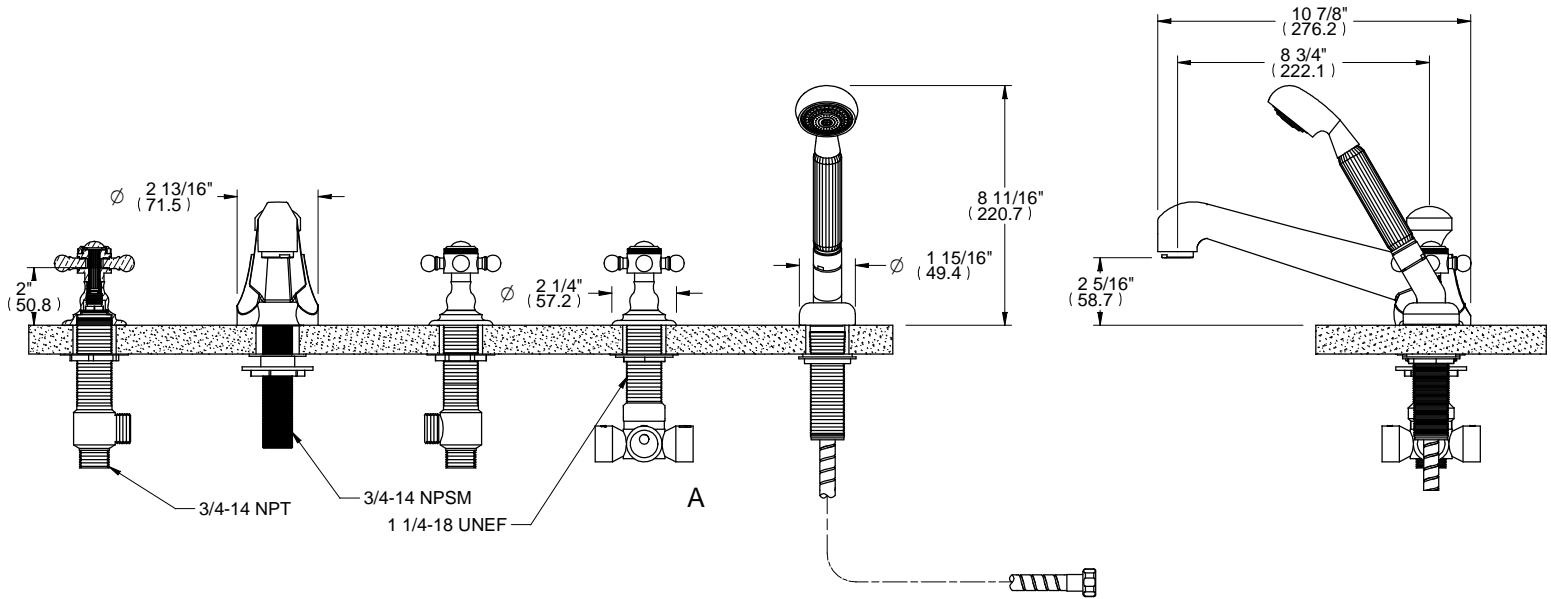

L1

ALTMANS RESERVES THE RIGHT TO MODIFY AND CHANGE SPECIFICATIONS AT ANY TIME. PLEASE VERIFY DIMENSIONS PRIOR TO INSTALLATION.

Features
Available in All Finishes
Brass Construction
1/4 Turn Ceramic Disc Cartridge

Through-Hole Specifications
Spout: \varnothing 1 1/2" Max.
Valve: \varnothing 1 1/2" Max.

DIMENSIONS SHOWN TO NEAREST 1/16"