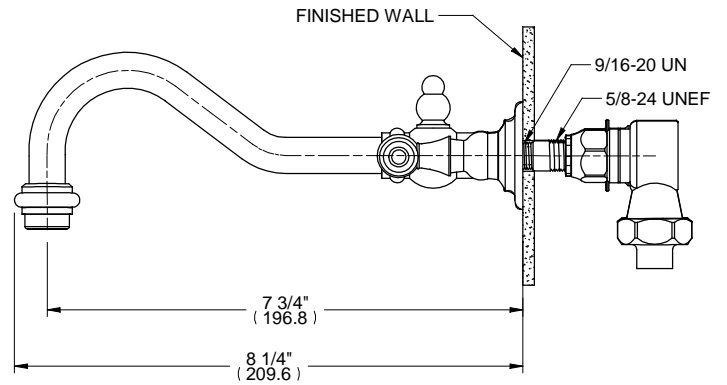

L1

ALTMANS RESERVES THE RIGHT TO MODIFY AND CHANGE SPECIFICATIONS AT ANY TIME. PLEASE VERIFY DIMENSIONS PRIOR TO INSTALLATION.

Features

- Available in All Finishes
- All Low Lead Brass Construction
- 1/4 Turn Ceramic Disc Cartridge

Through-Hole Specifications

DIMENSIONS SHOWN TO NEAREST 1/16"