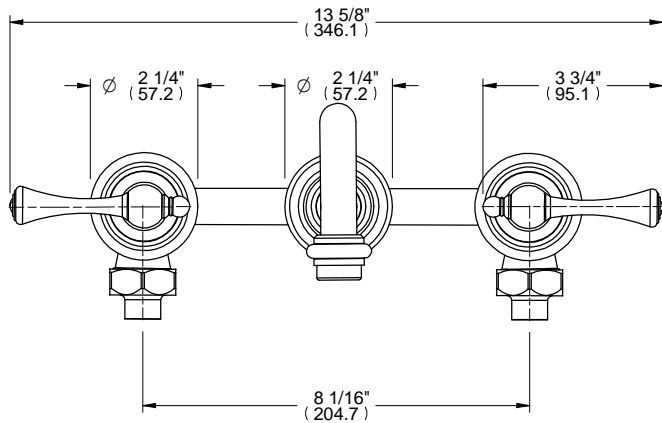

L1

ALTMANS RESERVES THE RIGHT TO MODIFY AND CHANGE SPECIFICATIONS AT ANY TIME. PLEASE VERIFY DIMENSIONS PRIOR TO INSTALLATION.

Features

- Available in All Finishes
- All Low Lead Brass Construction
- 1/4 Turn Ceramic Disc Cartridge

Through-Hole Specifications

DIMENSIONS SHOWN TO NEAREST 1/16"