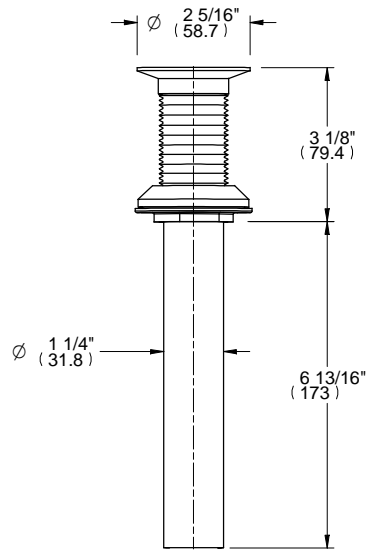

L1

ALTMANS RESERVES THE RIGHT TO MODIFY AND CHANGE SPECIFICATIONS AT ANY TIME. PLEASE VERIFY DIMENSIONS PRIOR TO INSTALLATION.

Features

- Available in All Finishes
- All Low Lead Brass Construction
- 1/4 Turn Ceramic Disc Cartridge

Through-Hole Specifications

DIMENSIONS SHOWN TO NEAREST 1/16"