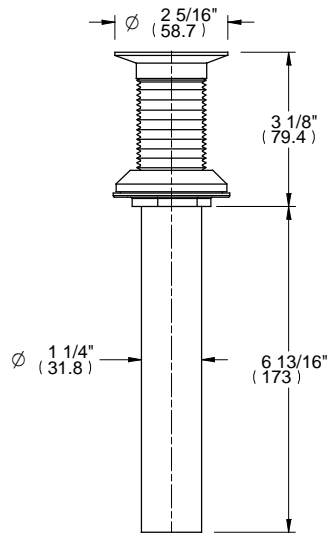

L1

ALTMANS RESERVES THE RIGHT TO MODIFY AND CHANGE SPECIFICATIONS AT ANY TIME. PLEASE VERIFY DIMENSIONS PRIOR TO INSTALLATION.

Features

- Available in All Finishes
- All Low Lead Brass Construction
- 1/4 Turn Ceramic Disc Cartridge

Through-Hole Specifications

DIMENSIONS SHOWN TO NEAREST 1/16"