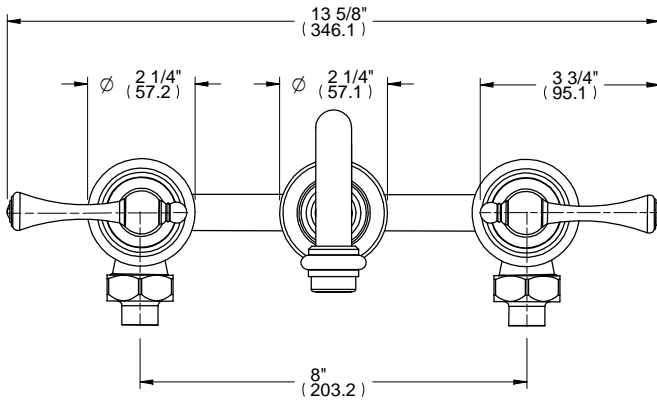

L1

ALTMANS RESERVES THE RIGHT TO MODIFY AND CHANGE SPECIFICATIONS AT ANY TIME. PLEASE VERIFY DIMENSIONS PRIOR TO INSTALLATION.

Features

- Available in All Finishes
- All Low Lead Brass Construction
- 1/4 Turn Ceramic Disc Cartridge

Through-Hole Specifications

DIMENSIONS SHOWN TO NEAREST 1/16"