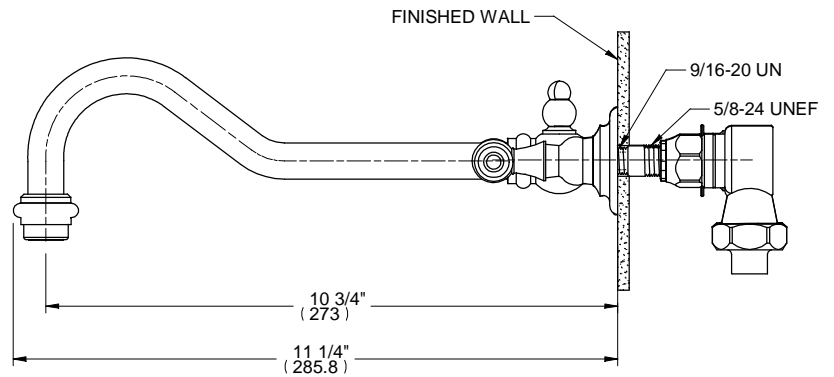

L1

ALTMANS RESERVES THE RIGHT TO MODIFY AND CHANGE SPECIFICATIONS AT ANY TIME. PLEASE VERIFY DIMENSIONS PRIOR TO INSTALLATION.

Features

- Available in All Finishes
- All Low Lead Brass Construction
- 1/4 Turn Ceramic Disc Cartridge

Through-Hole Specifications

DIMENSIONS SHOWN TO NEAREST 1/16"