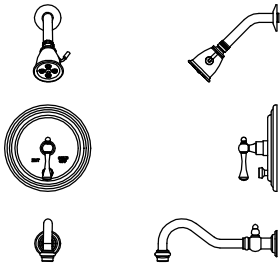

## 1/2" Pressure Balanced Tub / Shower Mixer set with Stops SO34L7

# SORAYA™

L1

**Features**  
 Available in All Finishes  
 Brass Construction

**Through-Hole Specifications**

DIMENSIONS SHOWN TO NEAREST 1/16"