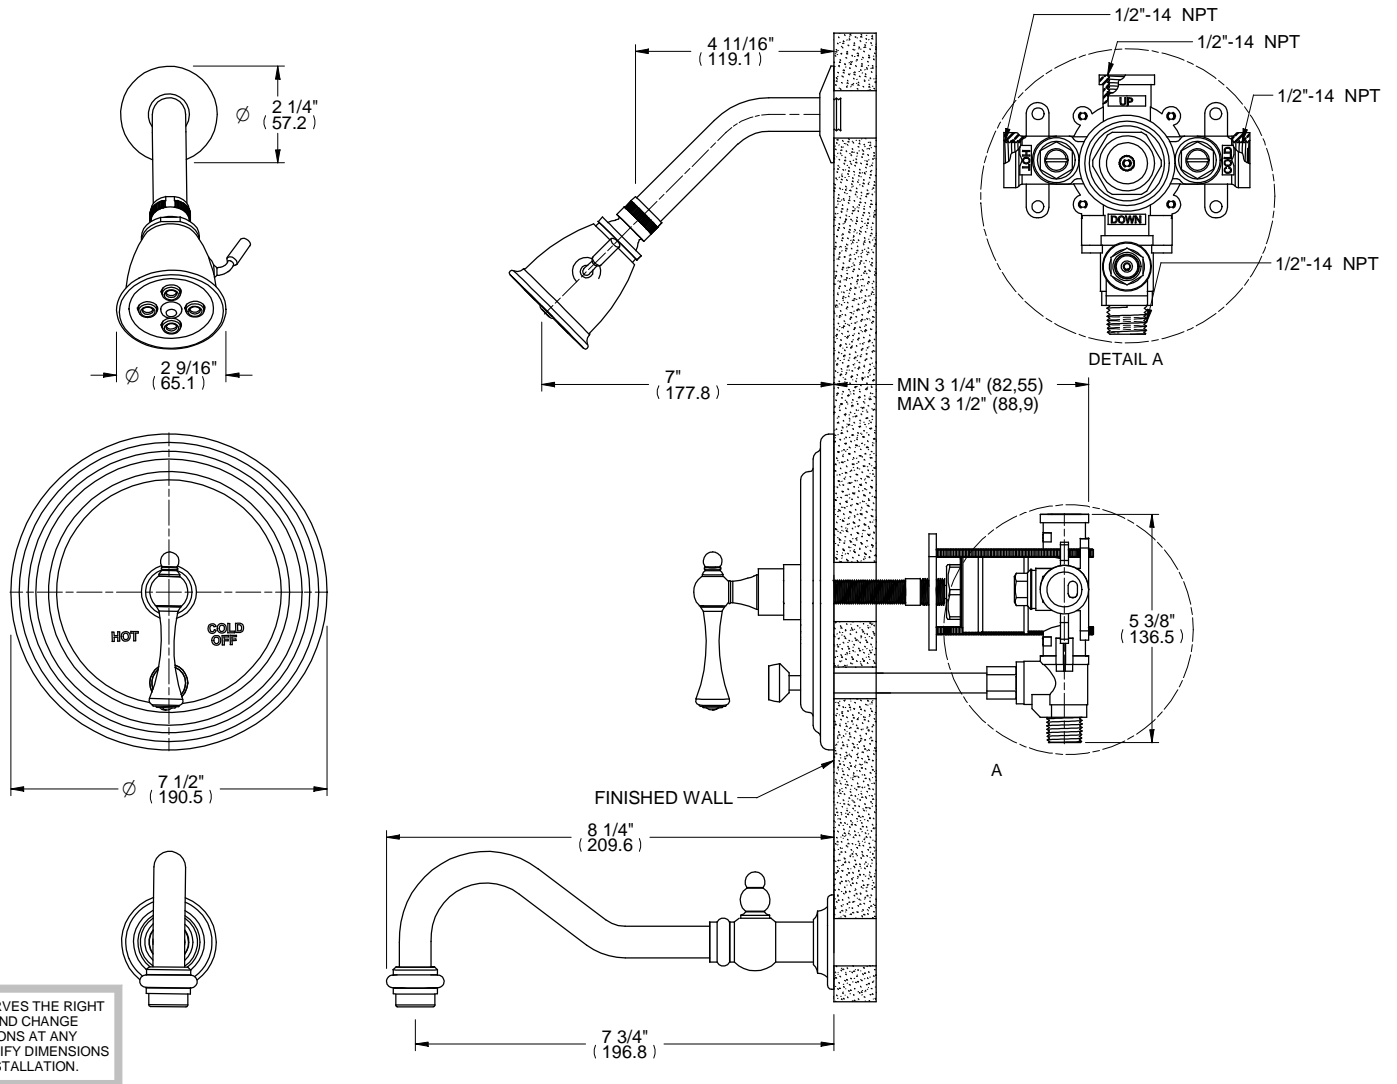

## 1/2" Pressure Balanced Tub / Shower Mixer set with Stops SO34L7

# SORAYA™

L1

**Features**  
 Available in All Finishes  
 Brass Construction

**Through-Hole Specifications**

DIMENSIONS SHOWN TO NEAREST 1/16"