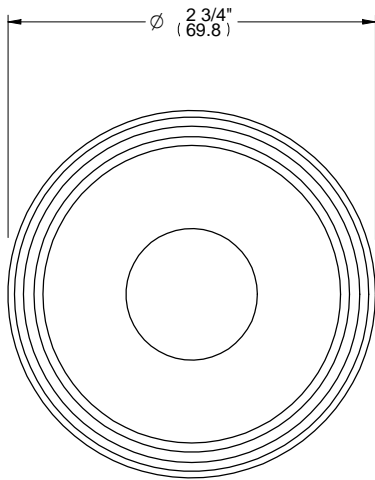

L1

ALTMANS RESERVES THE RIGHT TO MODIFY AND CHANGE SPECIFICATIONS AT ANY TIME. PLEASE VERIFY DIMENSIONS PRIOR TO INSTALLATION.

Features

- Available in All Finishes
- Brass Construction
- Wall Mounted Accessory

Through-Hole Specifications

DIMENSIONS SHOWN TO NEAREST 1/16"