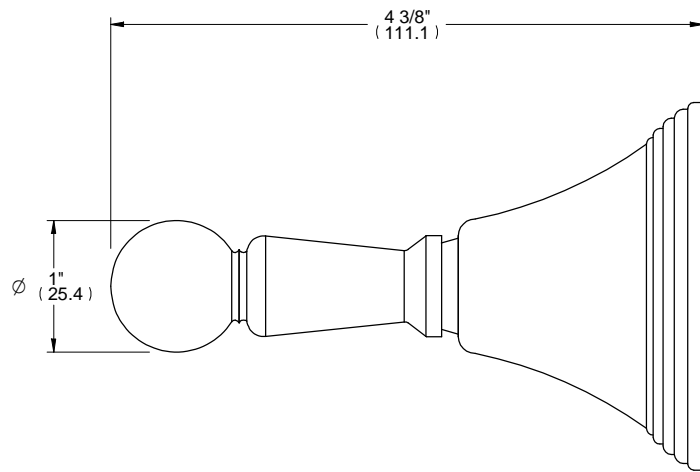

L1

ALTMANS RESERVES THE RIGHT TO MODIFY AND CHANGE SPECIFICATIONS AT ANY TIME. PLEASE VERIFY DIMENSIONS PRIOR TO INSTALLATION.

Features

- Available in All Finishes
- Brass Construction
- Wall Mounted Accessory

Through-Hole Specifications

DIMENSIONS SHOWN TO NEAREST 1/16"