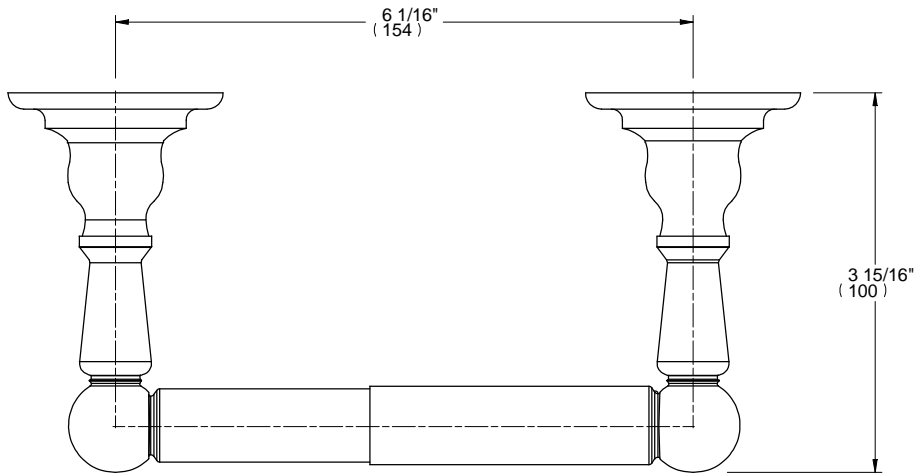

L1

ALTMANS RESERVES THE RIGHT TO MODIFY AND CHANGE SPECIFICATIONS AT ANY TIME. PLEASE VERIFY DIMENSIONS PRIOR TO INSTALLATION.

Features
Available in All Finishes
Brass Construction
Wall Mounted Accessory

Through-Hole Specifications

DIMENSIONS SHOWN TO NEAREST 1/16"