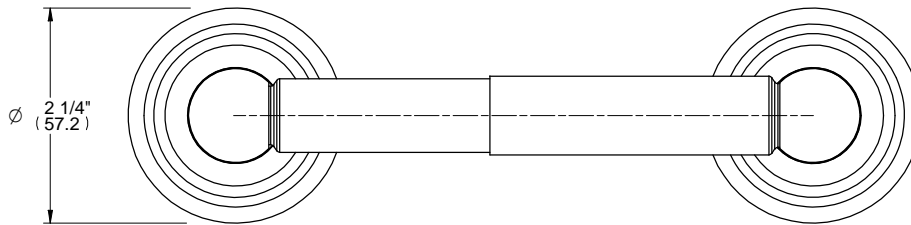

L1

ALTMANS RESERVES THE RIGHT TO MODIFY AND CHANGE SPECIFICATIONS AT ANY TIME. PLEASE VERIFY DIMENSIONS PRIOR TO INSTALLATION.

Features
Available in All Finishes
Brass Construction
Wall Mounted Accessory

Through-Hole Specifications

DIMENSIONS SHOWN TO NEAREST 1/16"