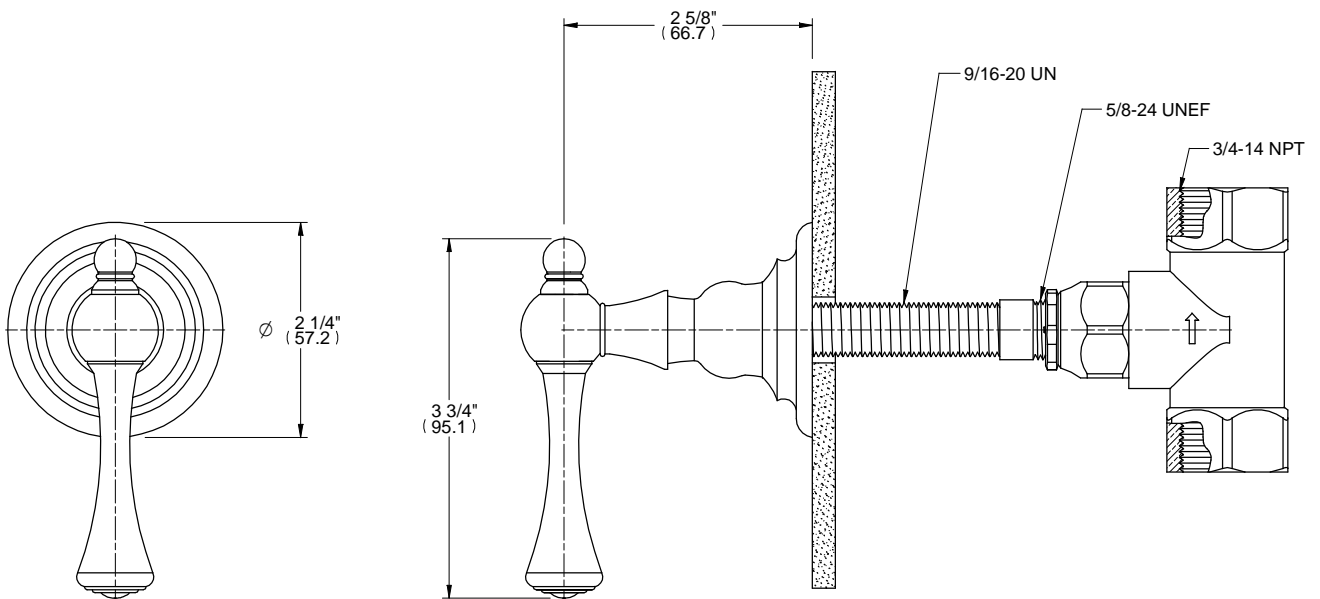

L1

ALTMANS RESERVES THE RIGHT TO MODIFY AND CHANGE SPECIFICATIONS AT ANY TIME. PLEASE VERIFY DIMENSIONS PRIOR TO INSTALLATION.

Features

- Available in All Finishes
- Brass Construction
- 1/4 Turn Ceramic Disc Cartridge

Through-Hole Specifications

$\varnothing 1 \frac{3}{4}''$ Max.

DIMENSIONS SHOWN TO NEAREST 1/16"