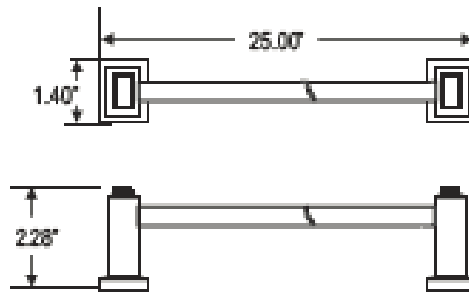

SUTTON PLACE

24" Towel Bar

SP901

Handles/Escutcheon

ALTMANS RESERVES THE RIGHT TO
MODIFY AND CHANGE SPECIFICATIONS
AT ANY TIME. PLEASE VERIFY DIMEN-
SIONS PRIOR TO INSTALLATION

Color/Finishes

- Polished Chrome, PVD Satin Nickel
- Refer to pricelist for other finishes.