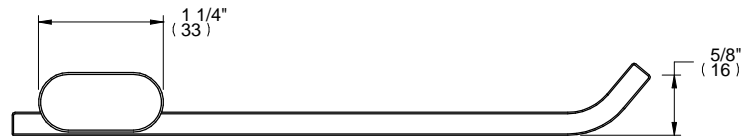

L1

ALTMANS RESERVES THE RIGHT TO MODIFY AND CHANGE SPECIFICATIONS AT ANY TIME. PLEASE VERIFY DIMENSIONS PRIOR TO INSTALLATION.

Features

- Available in All Finishes
- Brass Construction
- Wall Mounted Accessory

Through-Hole Specifications

DIMENSIONS SHOWN TO NEAREST 1/16"