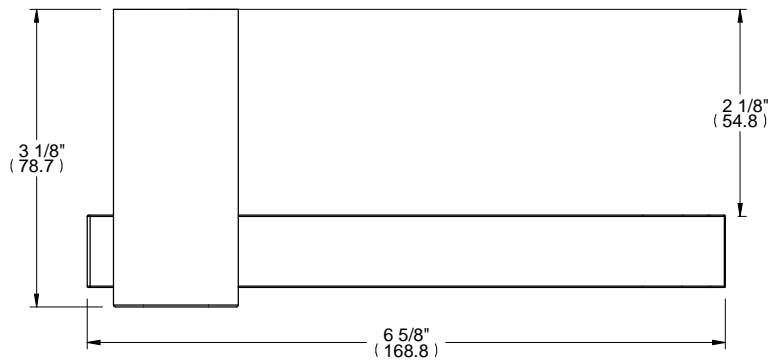

L1

ALTMANS RESERVES THE RIGHT TO MODIFY AND CHANGE SPECIFICATIONS AT ANY TIME. PLEASE VERIFY DIMENSIONS PRIOR TO INSTALLATION.

Features

- Available in All Finishes
- Brass Construction
- Wall Mounted Accessory

Through-Hole Specifications

DIMENSIONS SHOWN TO NEAREST 1/16"