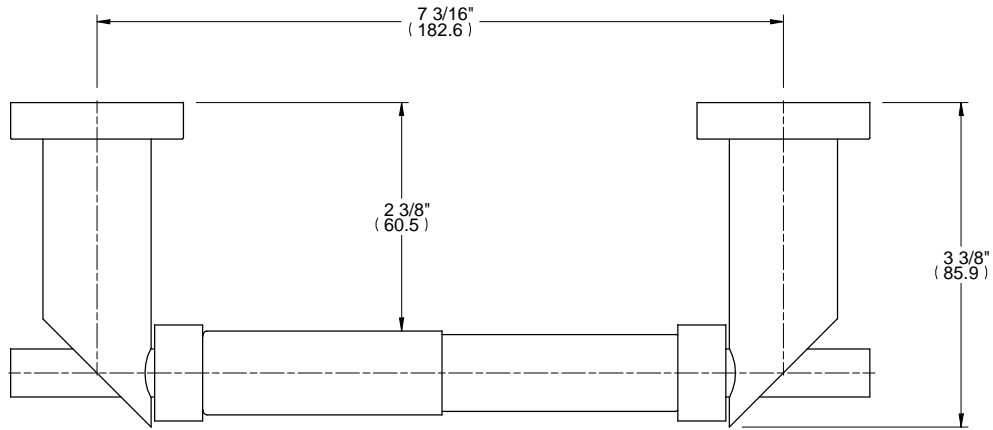

L1

ALTMANS RESERVES THE RIGHT TO MODIFY AND CHANGE SPECIFICATIONS AT ANY TIME. PLEASE VERIFY DIMENSIONS PRIOR TO INSTALLATION.

Features
Available in All Finishes
Brass Construction
Wall Mounted Accessory

Through-Hole Specifications

DIMENSIONS SHOWN TO NEAREST 1/16"