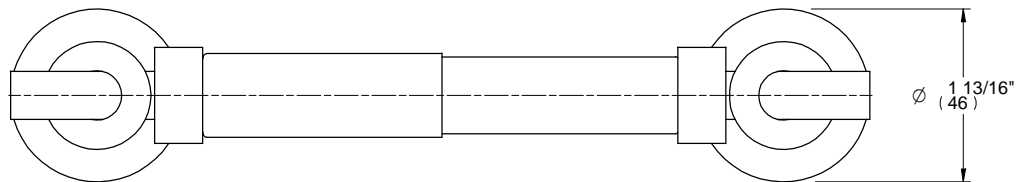

L1

ALTMANS RESERVES THE RIGHT TO MODIFY AND CHANGE SPECIFICATIONS AT ANY TIME. PLEASE VERIFY DIMENSIONS PRIOR TO INSTALLATION.

Features
Available in All Finishes
Brass Construction
Wall Mounted Accessory

Through-Hole Specifications

DIMENSIONS SHOWN TO NEAREST 1/16"