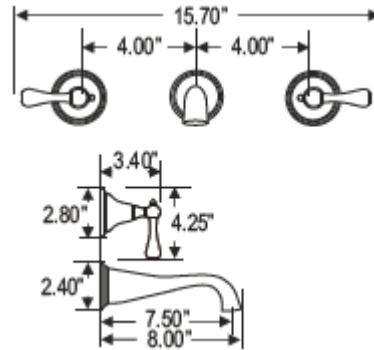

ELEGANCE

Wall mount Lavatory Set with 8" Spout
EL14
Handles/Escutcheon: L7E11

NSF/ANSI 61

ASME A112.18.1/CSA
B125. 1-11

Codes and Standards

- NSF/ANSI 61
- ASME A112.18.1/CSA B125. 1-11
- IAPMO US AND CANADA
- ADA

Features and Benefits

- Brass Construction
- Flexible Connections
- 1/4 Turn Ceramic Disc Cartridges
- Includes 1/4" No overflow grid Drain
- Includes valve OWL8