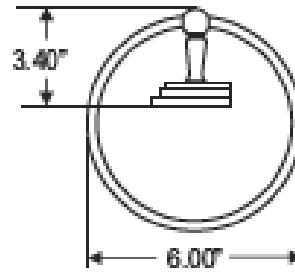

Codes and Standards

ALTMANS RESERVES THE RIGHT TO
MODIFY AND CHANGE SPECIFICATIONS
AT ANY TIME. PLEASE VERIFY DIMEN-
SIONS PRIOR TO INSTALLATION

Color/Finishes

- Polished Chrome, PVD Satin Nickel
- Refer to pricelist for other finishes.