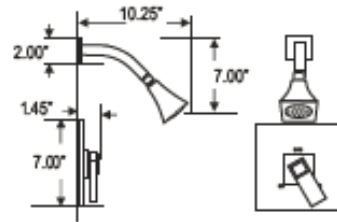

SUTTON PLACE

1/2 Inch Pressure Balanced Shower Set
SP42S
Handles:C82

Codes and Standards

- ASME A112.18.1/CSA B125.1-11
- IAPMO US AND CANADA
- ADA

Flow Rate: 5.8GPM@50PSI

ALTMANS RESERVES THE RIGHT TO
MODIFY AND CHANGE SPECIFICATIONS
AT ANY TIME. PLEASE VERIFY DIMEN-
SIONS PRIOR TO INSTALLATION

Color/Finishes

- Polished Chrome, PVD Satin Nickel
- Refer to pricelist for other finishes.

Features and Benefits

- Includes Valve 0S35TPR
- Brass Construction
- 1/2 inch valve
- Includes head, arm, Flange, and Trim
- Available in All Altmans Finishes