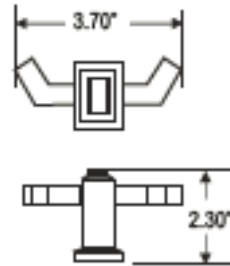

Codes and Standards

ALTMANS RESERVES THE RIGHT TO
MODIFY AND CHANGE SPECIFICATIONS
AT ANY TIME. PLEASE VERIFY DIMEN-
SIONS PRIOR TO INSTALLATION

Color/Finishes

- Polished Chrome, PVD Satin Nickel
- Refer to pricelist for other finishes.