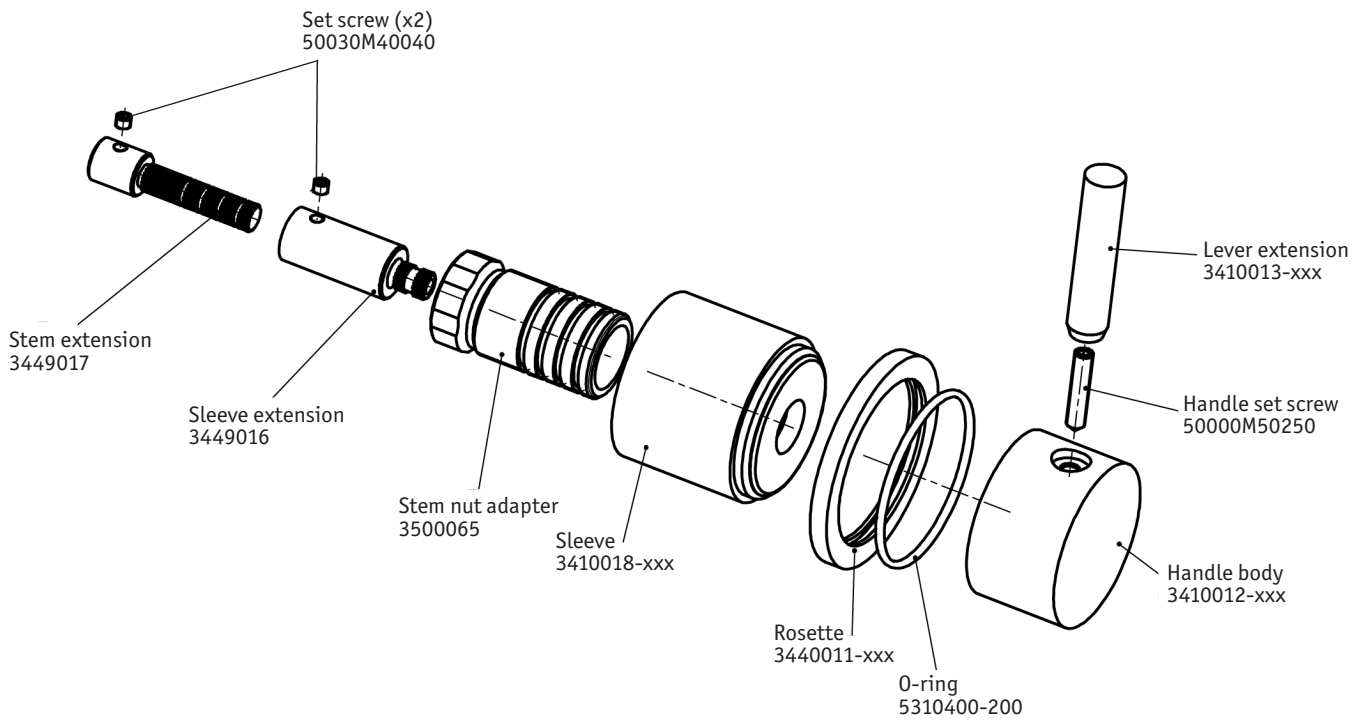

TECHNICAL SPECIFICATIONS

Techno

Wall mount transfer valve trim

code | 221 665 xxx

5663314
983TH010W03

C[®]

dimensions inches

PLUMBING

5663314
983TH010W03

Note: xxx represent different finishing