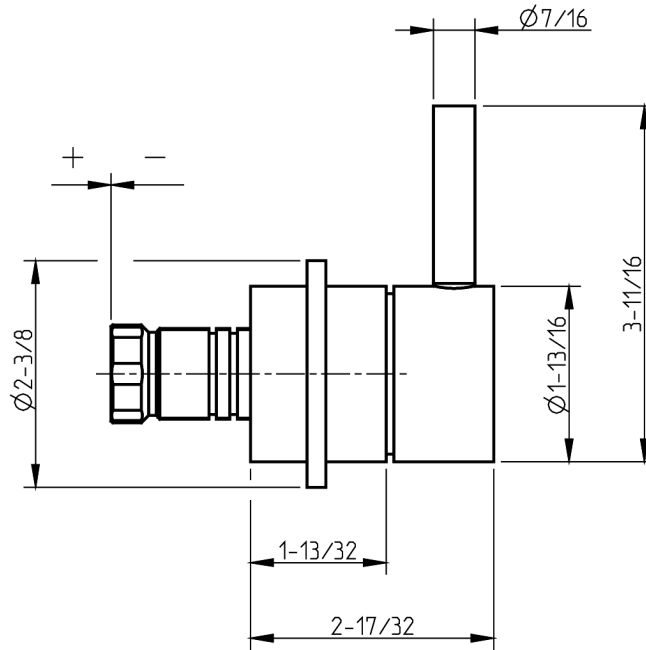

TECHNICAL SPECIFICATIONS

Techno

Wall mount transfer valve trim

code | 221 665 xxx

5663314
983TH010W03

C[®]

dimensions inches

PLUMBING

5663314
983TH010W03

Note: xxx represent different finishing