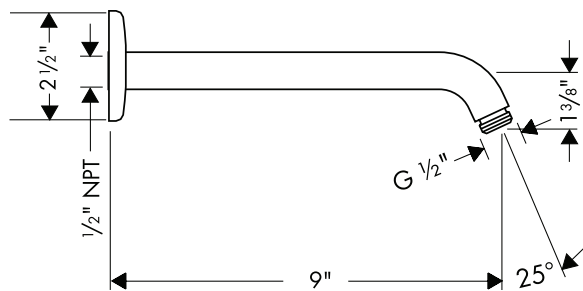

Available Finishes

Chrome

27412001

Brushed Nickel

27412821

Optional Accessories

Axor Citterio M wall plate

34612XX1

Axor Citterio M showerhead

34610XX1

The measurements shown are for reference only.

Products and specifications shown are subject to change without notice.

Specification sheet revised 5/2009