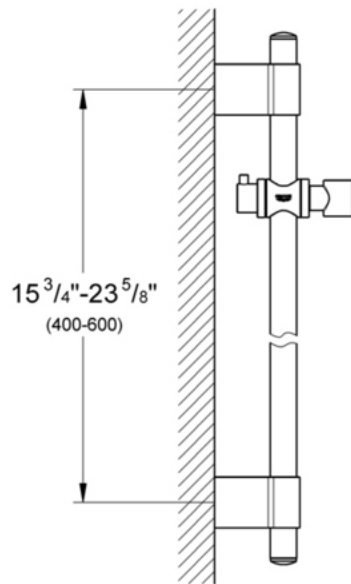

28 797 24" Shower Bar

Description

Adjustable height
Variable fixing point mounting brackets for easy retrofit
Multiple-function mounting brackets also serve as a hose guide

Optional Universal Accessory Tray available (28 549).

Flow Rate

NA

Code Compliance

ASME/ANSI A112.18.1M

Finish Options

28 797 000 Starlight® Chrome
28 797 BEO Sterling Infinity Finish
28 797 ENO Infinity Brushed Nickel
28 797 ZBO Oil Rubbed Bronze