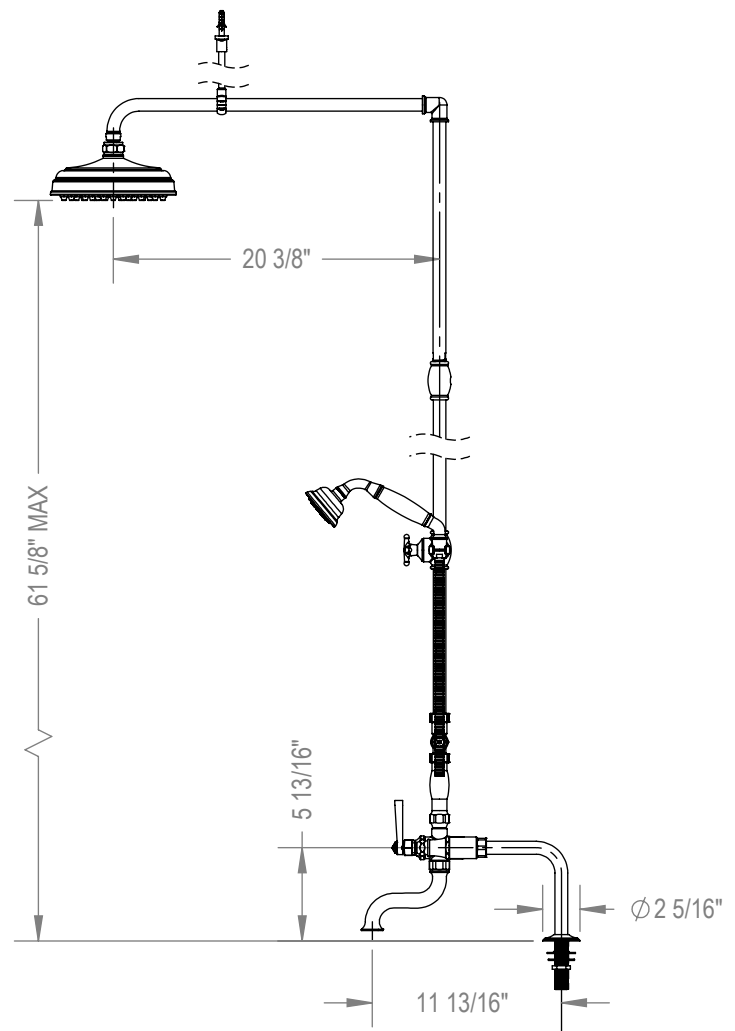

Features

- Brass construction with choice of 18 finishes
- Quarter-turn ceramic disk mechanisms
- 8" Shower Head with Jets
- Optional Hand Held Shower Kit
- Tub filler delivers 15gpm @ 40 psi

Order Matrix

Model	Main/Accent Finish
2DRBHXL	AB - Antique Brass
	AC - Antique Copper
	BB - Bright Brass
	CH - Chrome
	GD - Gold
	OB - Oil Rubbed Bronze
	PN - Polished Nickel
	SB - Satin Brass
	SC - Satin Chrome
	SN - Satin Nickel
	TB - Tuscan Brass
	AQ - Aqua
	BK - Black
	MB - Matte Black
	MW - Matte White
	NC - Natural Cream
	RD - Red
	WH - White

HEXIS

Deck Mount Tub & Shower with Optional Hand Held Shower
Model: 2DRBHXL XX-XX

Critical Dimensions

TEL: 905-851-6781
 FAX: 905-851-8031
 TOLL FREE: 800-461-5901

THE **Rubinet** FAUCET COMPANY

www.rubinet.com