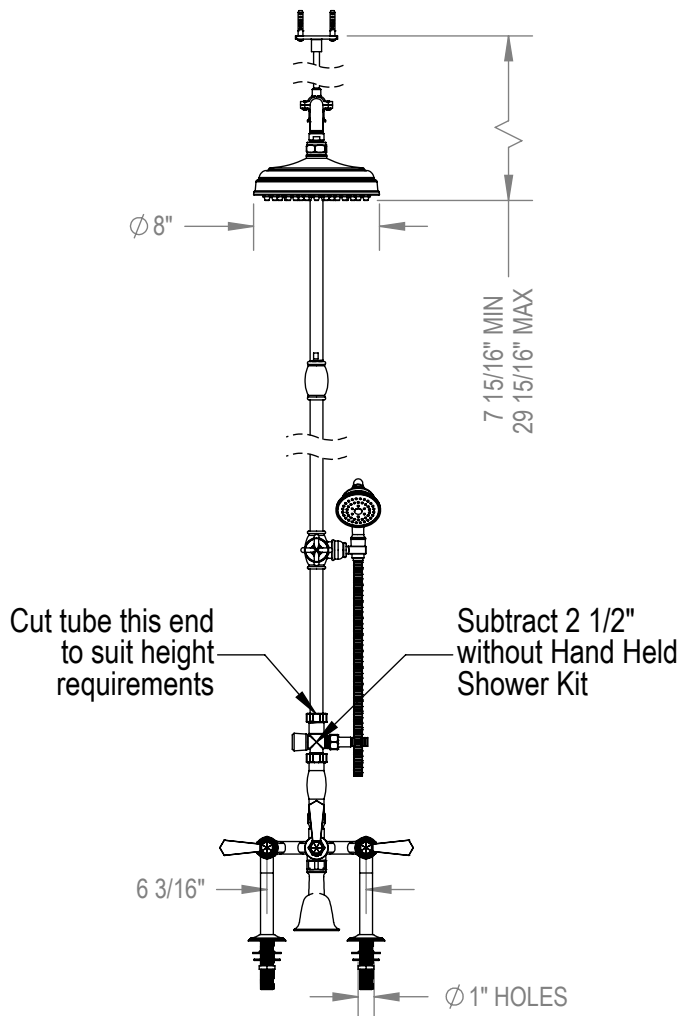

Features

- Brass construction with choice of 18 finishes
- Quarter-turn ceramic disk mechanisms
- 8" Shower Head with Jets
- Optional Hand Held Shower Kit
- Tub filler delivers 15gpm @ 40 psi

Order Matrix

Model	Main/Accent Finish
2DRBHXL	AB - Antique Brass
	AC - Antique Copper
	BB - Bright Brass
	CH - Chrome
	GD - Gold
	OB - Oil Rubbed Bronze
	PN - Polished Nickel
	SB - Satin Brass
	SC - Satin Chrome
	SN - Satin Nickel
	TB - Tuscan Brass
	AQ - Aqua
	BK - Black
	MB - Matte Black
	MW - Matte White
	NC - Natural Cream
	RD - Red
	WH - White

HEXIS

Deck Mount Tub & Shower with Optional Hand Held Shower
Model: 2DRBHXL XX-XX

Critical Dimensions

TEL: 905-851-6781
 FAX: 905-851-8031
 TOLL FREE: 800-461-5901

THE **Rubinet** FAUCET COMPANY

www.rubinet.com