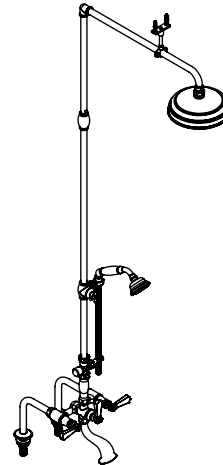

Features

- Brass construction with choice of 18 finishes
- Quarter-turn ceramic disk mechanisms
- 8" Shower Head with Jets
- Optional Hand Held Shower Kit
- Tub filler delivers 15gpm @ 40 psi

Order Matrix

Model	Main/Accent Finish
2DRBHXL	AB - Antique Brass
	AC - Antique Copper
	BB - Bright Brass
	CH - Chrome
	GD - Gold
	OB - Oil Rubbed Bronze
	PN - Polished Nickel
	SB - Satin Brass
	SC - Satin Chrome
	SN - Satin Nickel
	TB - Tuscan Brass
	AQ - Aqua
	BK - Black
	MB - Matte Black
	MW - Matte White
	NC - Natural Cream
	RD - Red
	WH - White

HEXIS

Deck Mount Tub & Shower with Optional Hand Held Shower
Model: 2DRBHXL XX-XX

Critical Dimensions

TEL: 905-851-6781
 FAX: 905-851-8031
 TOLL FREE: 800-461-5901

THE **Rubinet** FAUCET COMPANY

www.rubinet.com