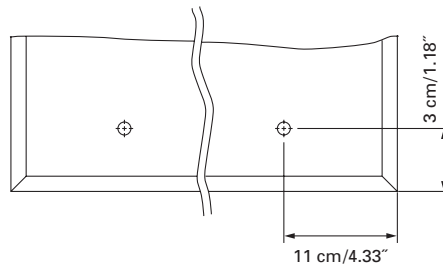

Fastening hole below
Trous de fixation en bas

Aluminium case
Hinge on the right
1 fluocompact lamp 24 watt
self-ballasted lamp
1 socket
3 adjustable glass trays
1 cosmetic box, 1 cosmetic mirror

Boîtier en aluminium
Gond à droite
1 lampe fluocompacte 24 Watt
Self électronique
1 prise
3 tablettes en verre réglables
1 cassette de beauté, 1 miroir grossissant

Electrical installation shall be performed
by a qualified licensed electrician
Des installations électriques doivent être faites
par un électricien qualifié avec une licence

The dimensions in centimetres/inches go with the reservation of the factory tolerance, later modifications if necessary as well as further possibilities of installation. The responsibility for consequences of incorrect and incomplete dimensions is out of question.

Les dimensions en centimètre/inches s'entendent sous réserve des tolérances d'usine, d'éventuelles modifications ultérieures, de même que de nouvelles possibilités de montage. La responsabilité ne peut être engagée en cas de cotes manquantes ou erronées.