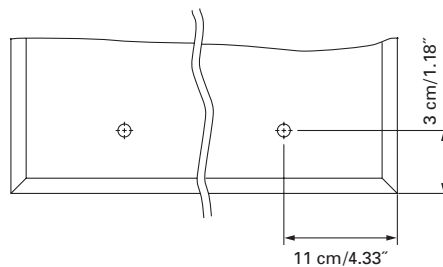

Fastening hole below
Trous de fixation en bas

Aluminium case
Hinge on the right
3 adjustable glass trays
1 cosmetic box, 1 cosmetic mirror
*Boîtier en aluminium
Gond à droite
3 tablettes en verre réglables
1 cassette de beauté, 1 miroir grossissant*

The dimensions in centimetres/inches go with the reservation of the factory tolerance, later modifications if necessary as well as further possibilities of installation. The responsibility for consequences of incorrect and incomplete dimensions is out of question.

Les dimensions en centimètre/inches s'entendent sous réserve des tolérances d'usine, d'éventuelles modifications ultérieures, de même que de nouvelles possibilités de montage. La responsabilité ne peut être engagée en cas de cotes manquantes ou erronées.