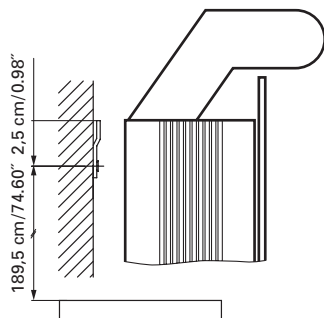

Installation support
Support de montage