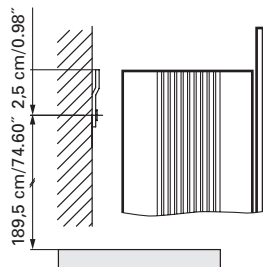

Installation support
Support de montage