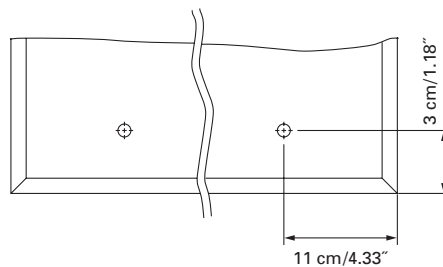

Fastening hole below
Trous de fixation en bas

Aluminium case
Hinge on the left
3 adjustable glass trays
1 cosmetic box, 1 cosmetic mirror

*Boîtier en aluminium
Gond à gauche
3 tablettes en verre réglables
1 cassette de beauté, 1 miroir grossissant*

The dimensions in centimetres/inches go with the reservation of the factory tolerance, later modifications if necessary as well as further possibilities of installation. The responsibility for consequences of incorrect and incomplete dimensions is out of question.

Les dimensions en centimètre/inches s'entendent sous réserve des tolérances d'usine, d'éventuelles modifications ultérieures, de même que de nouvelles possibilités de montage. La responsabilité ne peut être engagée en cas de cotes manquantes ou erronées.