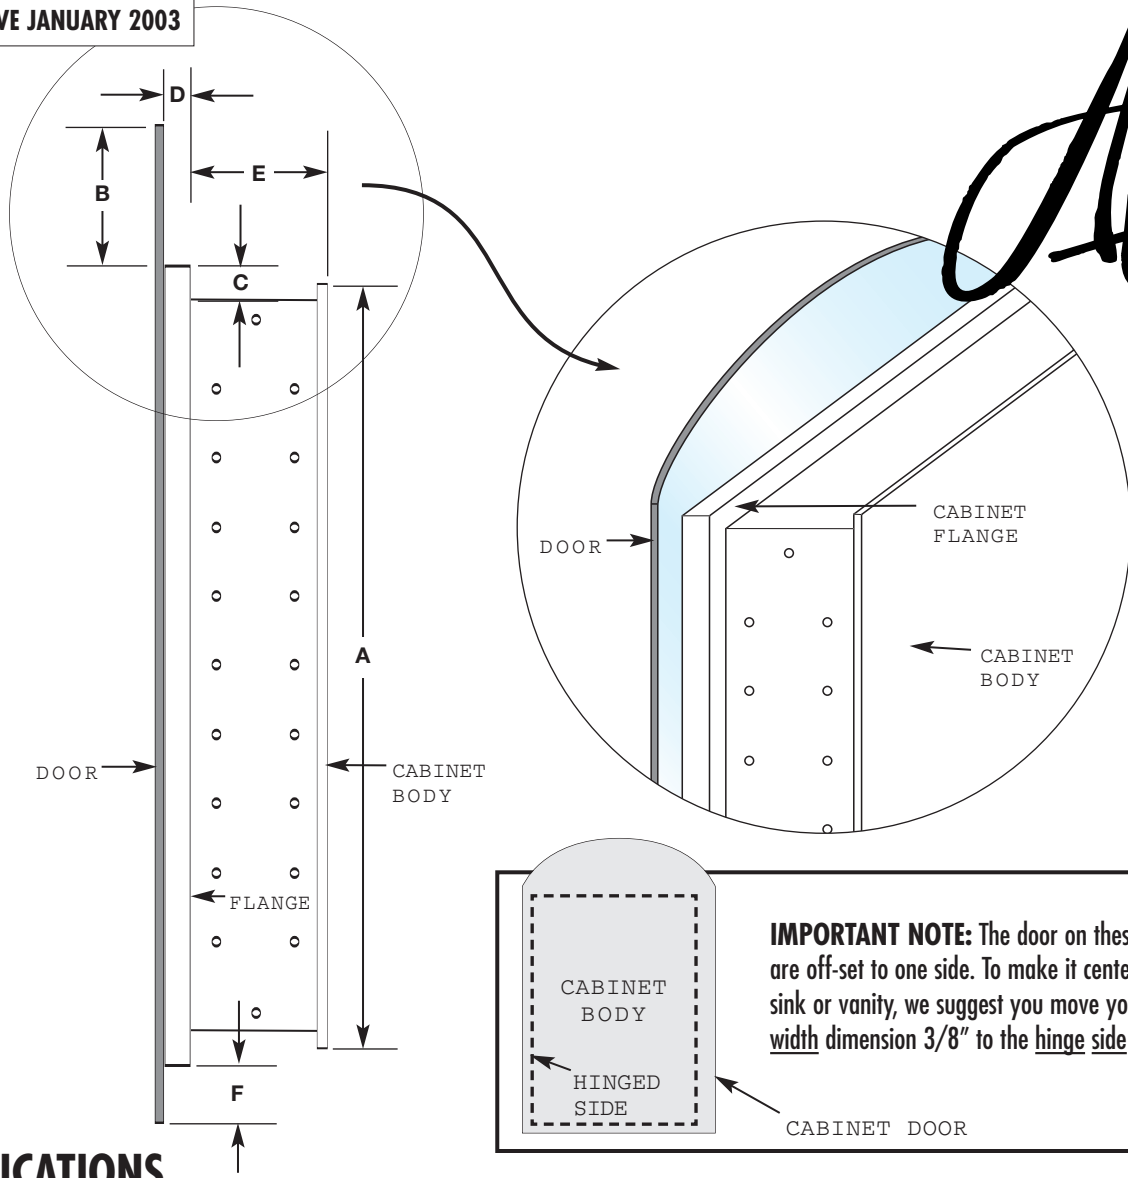

EFFECTIVE JANUARY 2003

IMPORTANT NOTE: The door on these cabinets, are off-set to one side. To make it center perfectly over your sink or vanity, we suggest you move your rough opening width dimension $3/8"$ to the hinge side of the cabinet.

SPECIFICATIONS

MODEL #	OVERALL DEMENSION	ROUGH WALL OPENING	GLASS SHELF DEPTH	BODY WIDTH	BODY HEIGHT (A)	B	C	D	E	F
SD-16x22-ARC-BV	16" x 25"	14" x 18"	4"	13 ^{3/4}	17 ^{3/4}	4 ^{7/8}	3/8	3/4	3 ^{7/8}	1 ^{7/8}
SD-16x22-SCA-BV	16" x 25"	14" x 18"	4"	13 ^{3/4}	17 ^{3/4}	4 ^{7/8}	3/8	3/4	3 ^{7/8}	1 ^{7/8}
SD-16x22-DBA-BV	16" x 26"	14" x 18"	4"	13 ^{3/4}	17 ^{3/4}	3 ^{7/8}	3/8	3/4	3 ^{7/8}	3 ^{7/8}
SD-20x26-ARC-BV	20" x 30"	18" x 24"	4"	17 ^{3/4}	23 ^{3/4}	4 ^{7/8}	3/8	3/4	3 ^{7/8}	7/8
SD-20x26-SCA-BV	20" x 30"	18" x 24"	4"	17 ^{3/4}	23 ^{3/4}	4 ^{7/8}	3/8	3/4	3 ^{7/8}	7/8
SD-20x26-DBA-BV	20" x 32"	18" x 24"	4"	17 ^{3/4}	23 ^{3/4}	3 ^{7/8}	3/8	3/4	3 ^{7/8}	3 ^{7/8}
SD-24x30-ARC-BV	24" x 35"	22" x 28"	4"	21 ^{3/4}	27 ^{3/4}	5 ^{7/8}	3/8	3/4	3 ^{7/8}	7/8
SD-24x30-SCA-BV	24" x 35"	22" x 28"	4"	21 ^{3/4}	27 ^{3/4}	5 ^{7/8}	3/8	3/4	3 ^{7/8}	7/8
SD-24x30-DBA-BV	24" x 38"	22" x 28"	4"	21 ^{3/4}	27 ^{3/4}	4 ^{7/8}	3/8	3/4	3 ^{7/8}	4 ^{7/8}