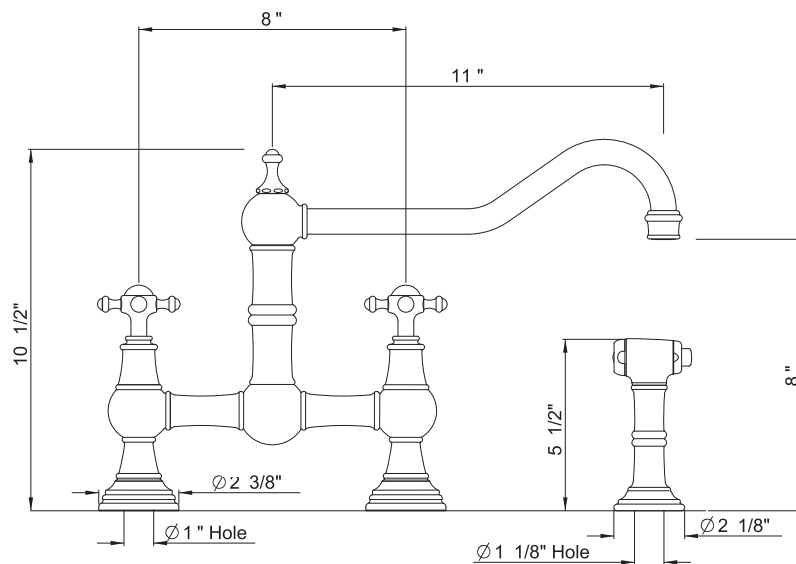

WARRANTY

- Limited Lifetime