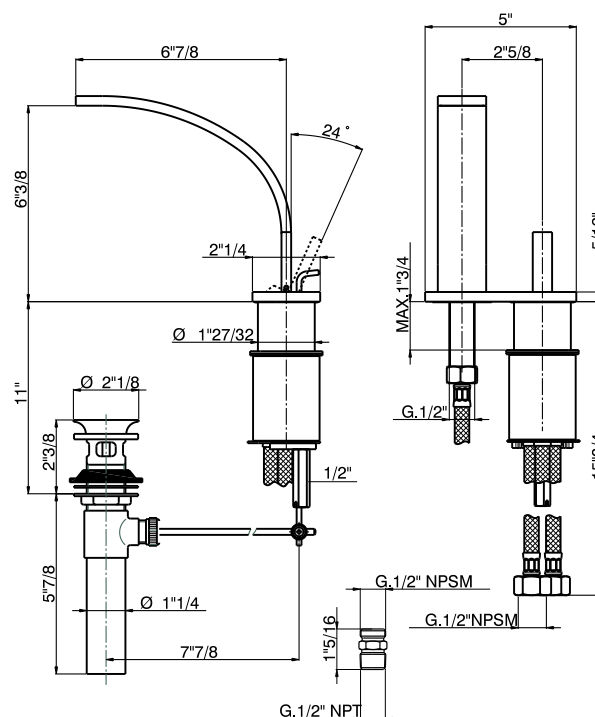

#### FEATURES

- Fixed spout
- Metal lever handle only
- Single lever control
- Ceramic cartridge
- All brass construction
- Pop-up drain, 1 1/4" pipe
- Polished Nickel not available
- Hole cutout should be 2 5/8" center-to-center
- Spout cutout is 1 1/2"
- Single lever control cutout is 1 7/8" - 2"

#### WARRANTY

- Limited Lifetime

#	DESCRIPTION	PART #
1	Spout for basin mixer	ZZ947300
1-1	O.R. 4x1,5 NBR 70 SH	ZZ945100
1-2	Screw M.4x8	ZZ945110
2	Black rubber packing 1"7/8x1"5/8x1/16"	ZZ947080
3	Back-flow valve	ZZ945130
4	Gasket rubber	ZZ927140
5	Flex m.11x1 1/2"F L.365	ZZ932480
6	Screw M.5x8	ZZ945140
7	O.R. 50x2 NBR 70 SH	ZZ945120
8	Lever "WA"	ZZ944870
8-1	Screw stainless steel M.4	ZZ933280
9	Nut for mixing valve	ZZ944880
10	Mixing valve	ZZ931970
11	Flex M.11x1 1/2F NPSM L.365	ZZ943680
12	Installation set	ZZ945160
13	Rod Ø3/16"	ZZ933500
13-1	Connection for pop-up rod	ZZ933430
14	American Standard pop-up waste	ZA007550
14-1	Plug for pop-up waste 1" American Standard	ZZ936880
14-2	Waste for bath drain 1" American Standard	ZZ936890
15	Connection 1/2" NPT - 1/2" NPSM	ZZ938250