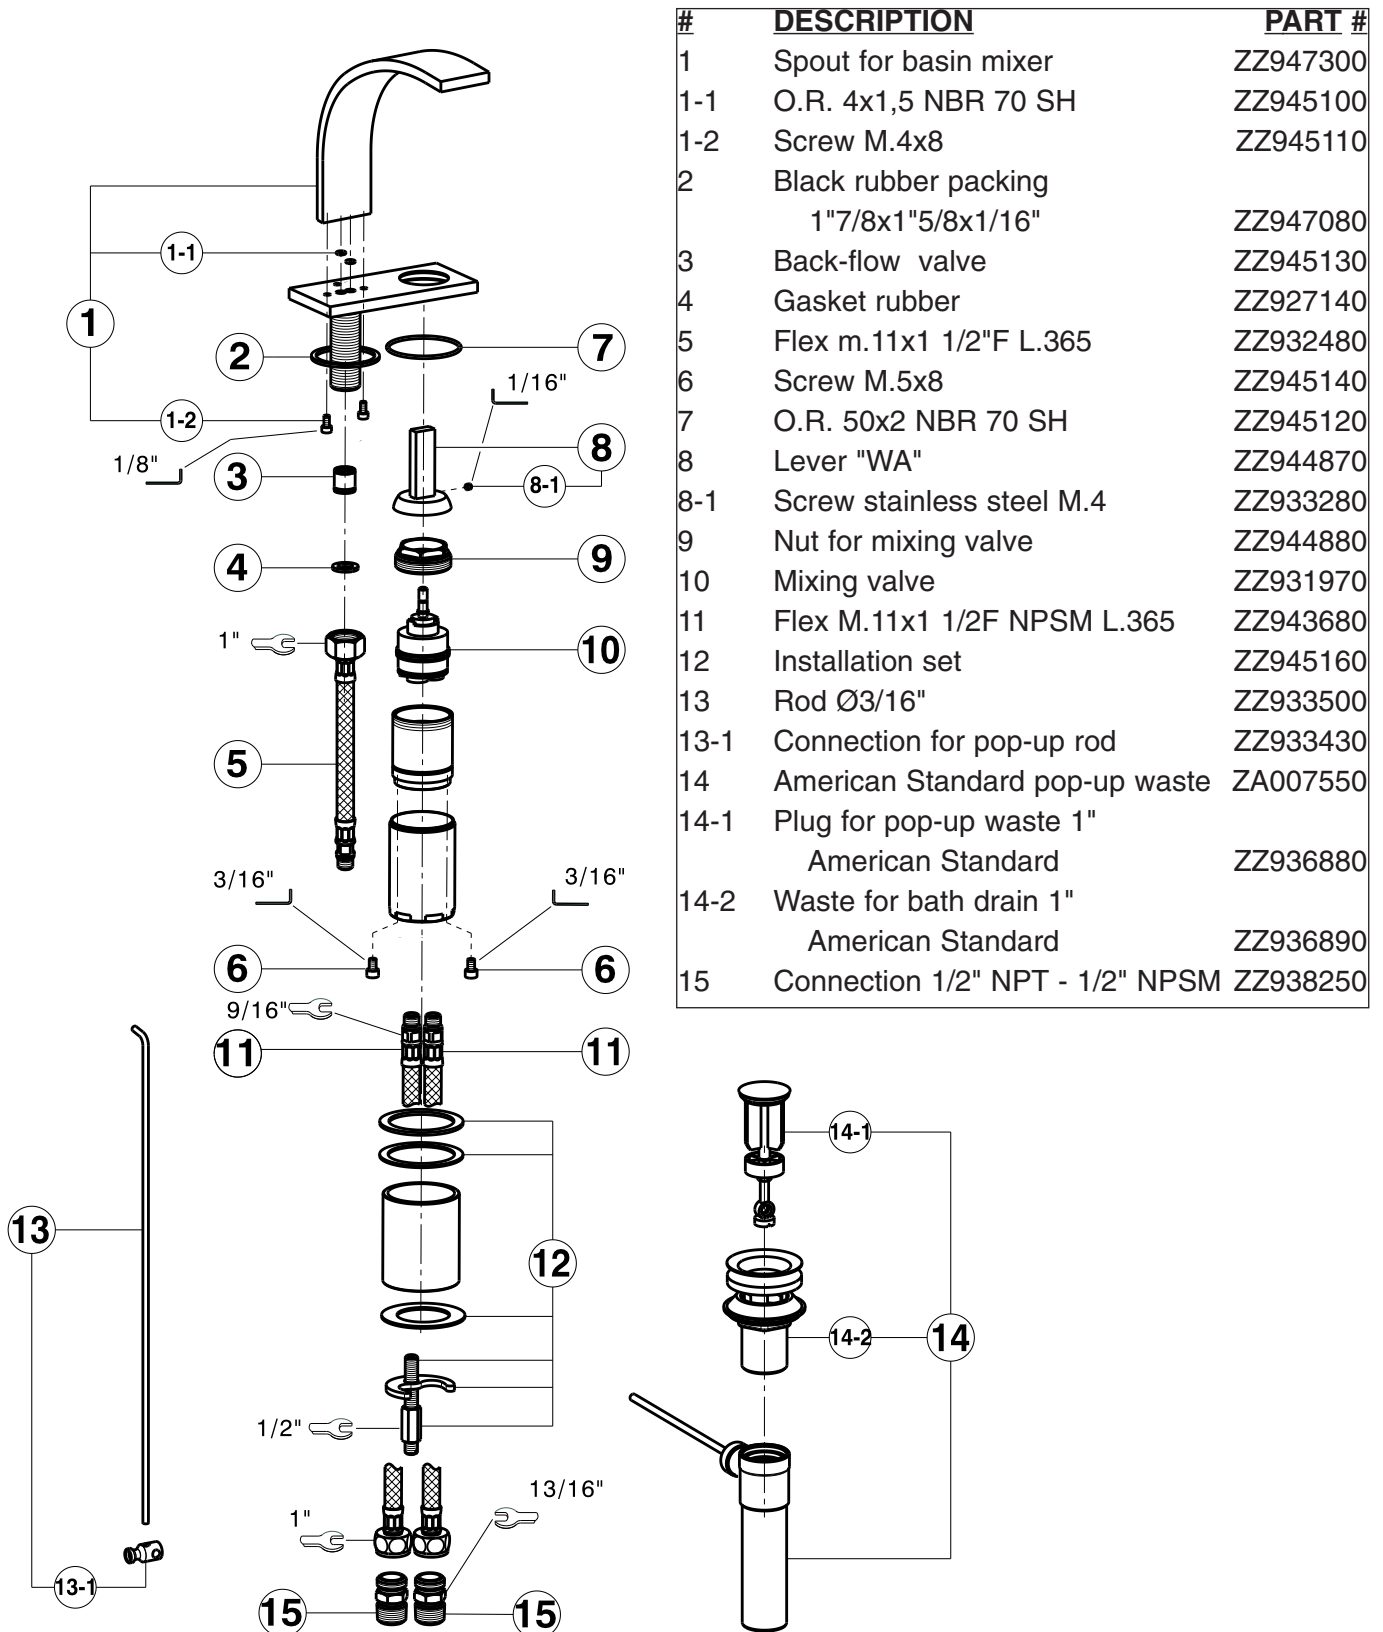

#### FEATURES

- Fixed spout
- Metal lever handle only
- Single lever control
- Ceramic cartridge
- All brass construction
- Pop-up drain, 1 1/4" pipe
- Polished Nickel not available
- Hole cutout should be 2 5/8" center-to-center
- Spout cutout is 1 1/2"
- Single lever control cutout is 1 7/8" - 2"

#### WARRANTY

- Limited Lifetime

#	DESCRIPTION	PART #
1	Spout for basin mixer	ZZ947300
1-1	O.R. 4x1,5 NBR 70 SH	ZZ945100
1-2	Screw M.4x8	ZZ945110
2	Black rubber packing 1"7/8x1"5/8x1/16"	ZZ947080
3	Back-flow valve	ZZ945130
4	Gasket rubber	ZZ927140
5	Flex m.11x1 1/2"F L.365	ZZ932480
6	Screw M.5x8	ZZ945140
7	O.R. 50x2 NBR 70 SH	ZZ945120
8	Lever "WA"	ZZ944870
8-1	Screw stainless steel M.4	ZZ933280
9	Nut for mixing valve	ZZ944880
10	Mixing valve	ZZ931970
11	Flex M.11x1 1/2F NPSM L.365	ZZ943680
12	Installation set	ZZ945160
13	Rod Ø3/16"	ZZ933500
13-1	Connection for pop-up rod	ZZ933430
14	American Standard pop-up waste	ZA007550
14-1	Plug for pop-up waste 1" American Standard	ZZ936880
14-2	Waste for bath drain 1" American Standard	ZZ936890
15	Connection 1/2" NPT - 1/2" NPSM	ZZ938250