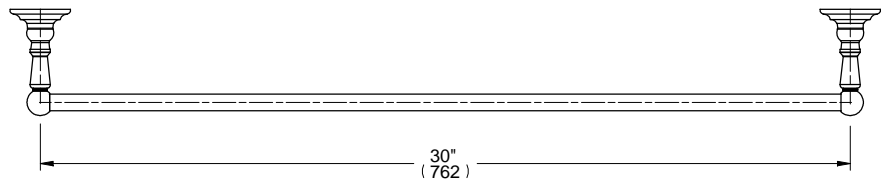

900E20

901E20

902E20

ALTMANS RESERVES THE RIGHT TO MODIFY AND CHANGE SPECIFICATIONS AT ANY TIME. PLEASE VERIFY DIMENSIONS PRIOR TO INSTALLATION.

Features

- Available in All Finishes
- Brass Construction
- Wall Mounted Accessories

Through-Hole Specifications

DIMENSIONS SHOWN TO NEAREST 1/16"