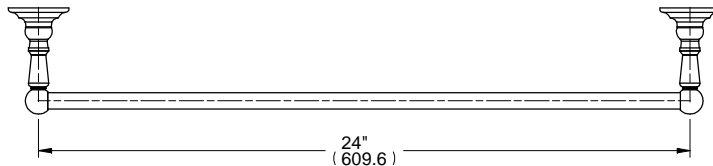

900E20

901E20

902E20

ALTMANS RESERVES THE RIGHT TO MODIFY AND CHANGE SPECIFICATIONS AT ANY TIME. PLEASE VERIFY DIMENSIONS PRIOR TO INSTALLATION.

Features

- Available in All Finishes
- Brass Construction
- Wall Mounted Accessories

Through-Hole Specifications

DIMENSIONS SHOWN TO NEAREST 1/16"