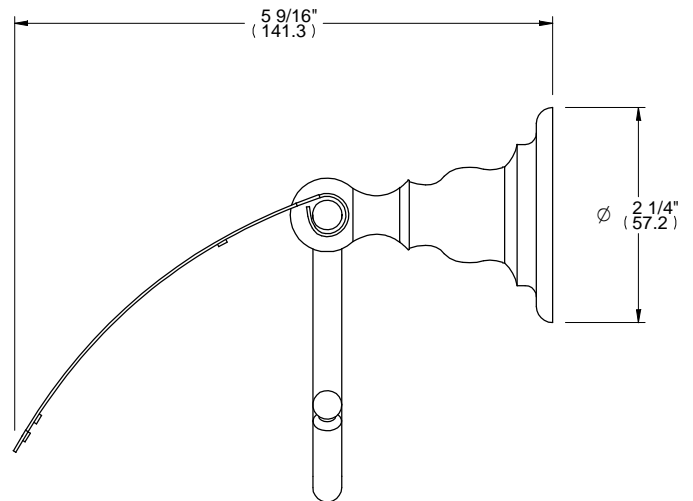

L1

ALTMANS RESERVES THE RIGHT TO MODIFY AND CHANGE SPECIFICATIONS AT ANY TIME. PLEASE VERIFY DIMENSIONS PRIOR TO INSTALLATION.

**Features**

- Available in All Finishes
- Brass Construction
- Wall Mounted Accessory

**Through-Hole Specifications**

DIMENSIONS SHOWN TO NEAREST 1/16"