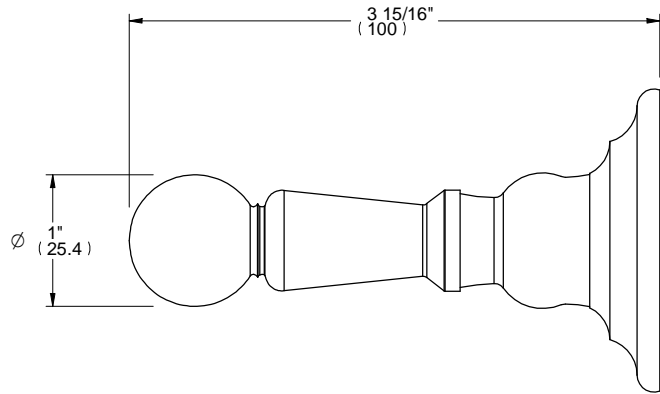

L1

ALTMANS RESERVES THE RIGHT TO MODIFY AND CHANGE SPECIFICATIONS AT ANY TIME. PLEASE VERIFY DIMENSIONS PRIOR TO INSTALLATION.

**Features**  
Available in All Finishes  
Brass Construction  
Wall Mounted Accessory

**Through-Hole Specifications**

DIMENSIONS SHOWN TO NEAREST 1/16"