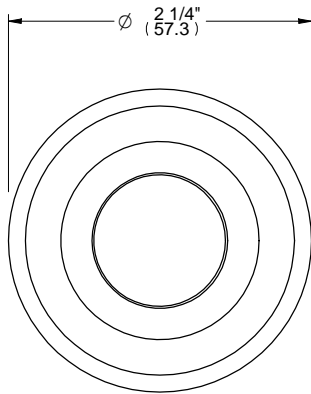

L1

ALTMANS RESERVES THE RIGHT TO MODIFY AND CHANGE SPECIFICATIONS AT ANY TIME. PLEASE VERIFY DIMENSIONS PRIOR TO INSTALLATION.

**Features**  
Available in All Finishes  
Brass Construction  
Wall Mounted Accessory

**Through-Hole Specifications**

DIMENSIONS SHOWN TO NEAREST 1/16"