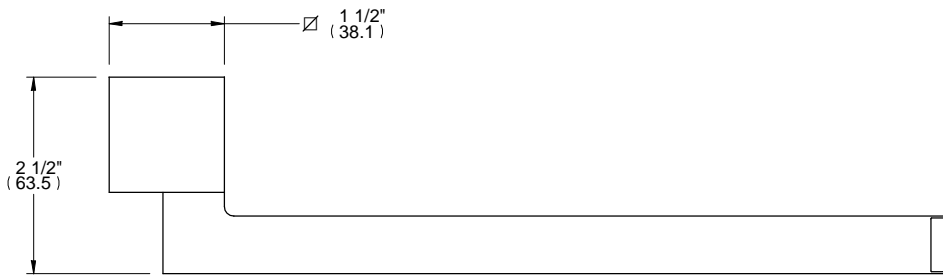

L1

ALTMANS RESERVES THE RIGHT  
 TO MODIFY AND CHANGE  
 SPECIFICATIONS AT ANY  
 TIME. PLEASE VERIFY DIMENSIONS  
 PRIOR TO INSTALLATION.

**Features**

Available in All Finishes  
 Brass Construction  
 Wall Mounted Accessories

**Through-Hole Specifications**

DIMENSIONS SHOWN TO NEAREST 1/16"