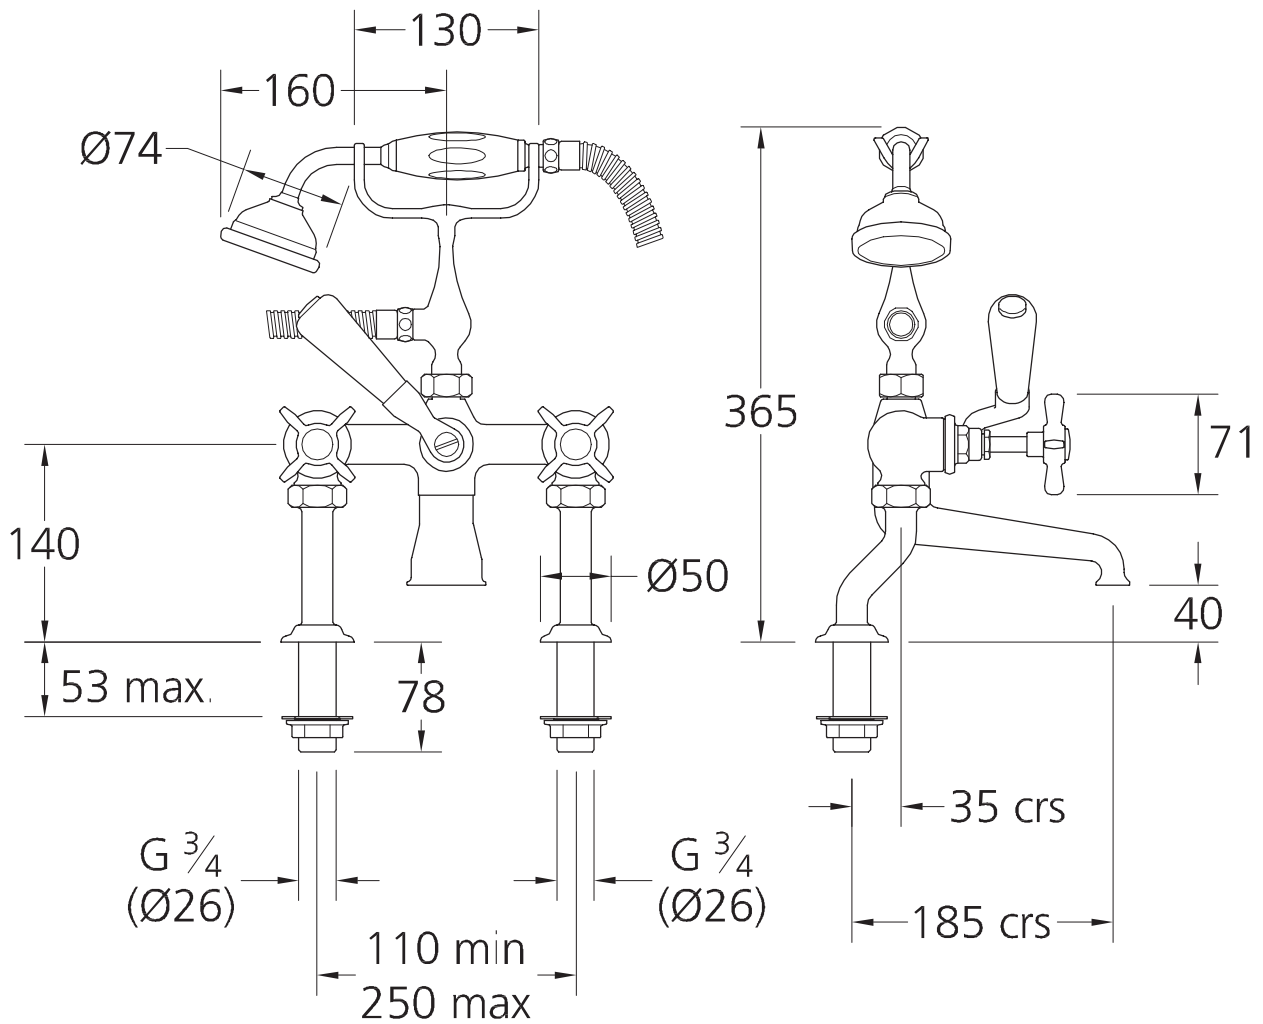

# LB 1100

PDF

Classic Deck Mounted  
Bath Shower Mixer (3/4")  
with Cross Handles

Dimensions in millimetres  
To convert into inches divide by 25.4

LEFROY BROOKS