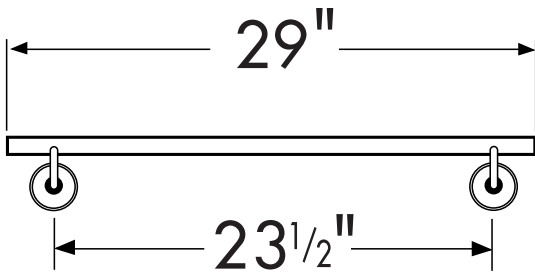

## Product Features

- Solid brass

## Available Finishes

Chrome

40806000

Brushed Nickel

40806820

The measurements shown are for reference only.

Products and specifications shown are subject to change without notice.

Specification sheet revised 2/2008