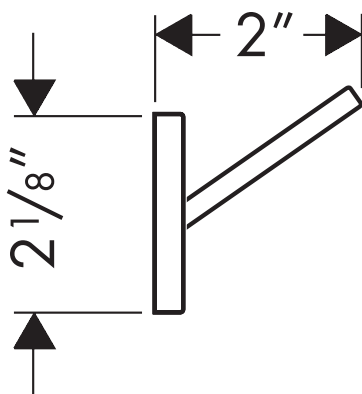

Product Features

- Solid brass

Available Finishes

Chrome

40837000

Brushed Nickel

40837820

The measurements shown are for reference only.