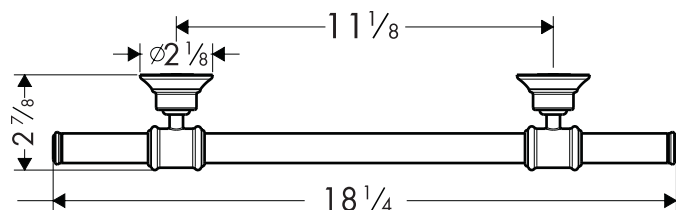

# Axor Montreux 12" Towel Bar

## 42030XX0

Available in Chrome (00), Brushed Nickel (82), Polished Nickel (83)

## Product Specification

Solid brass