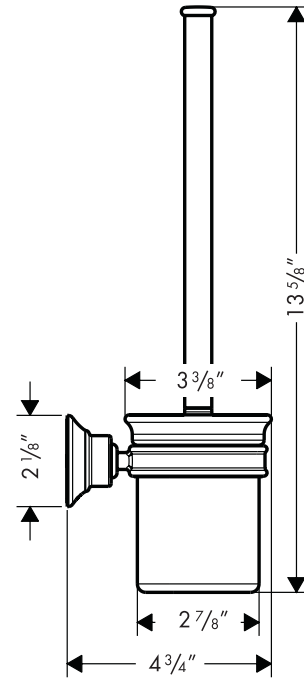

Axor Montreux Toilet Brush & Holder, Wall Mount 42035XX0

Available in Chrome (00), Brushed Nickel (82), Polished Nickel (83)

Product Specification

Solid brass holder
Frosted crystal glass cup