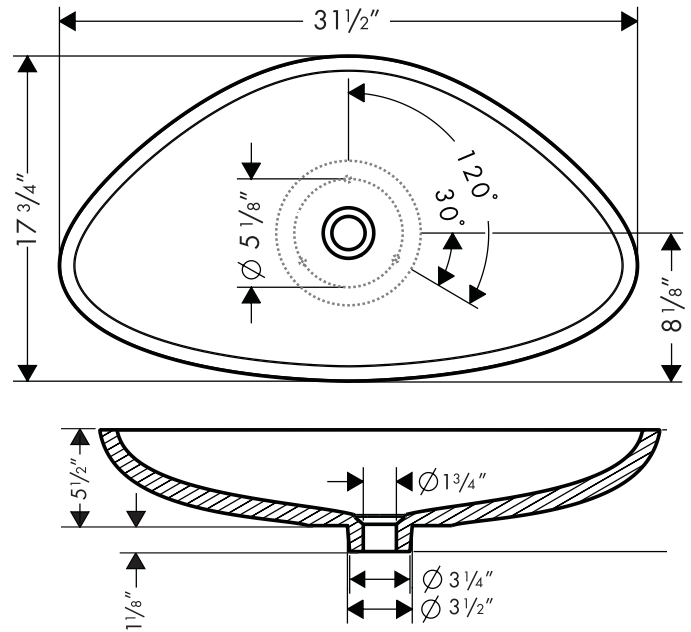

Axor Massaud Vessel Lavatory, Large

42300000

Available in White

Product Specification

Made of Mineralguss

Max. thickness of mounting surface 1 3/8"