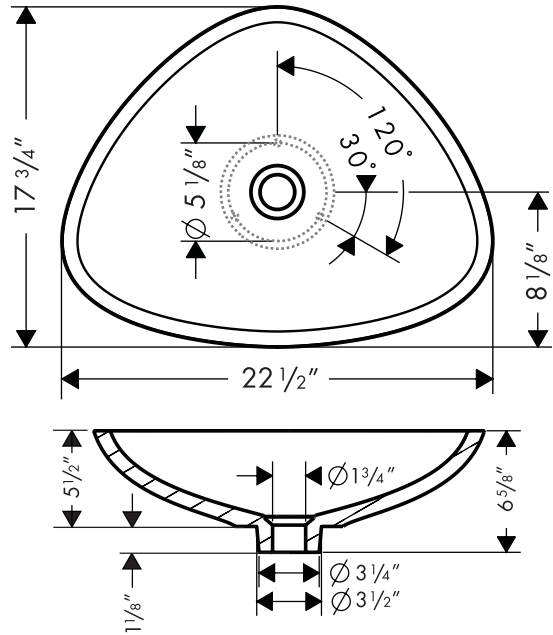

Axor Massaud Vessel Lavatory, Small

42305000

Available in White

Product Specification

Made of Mineralguss

Max. thickness of mounting surface 1 3/8"